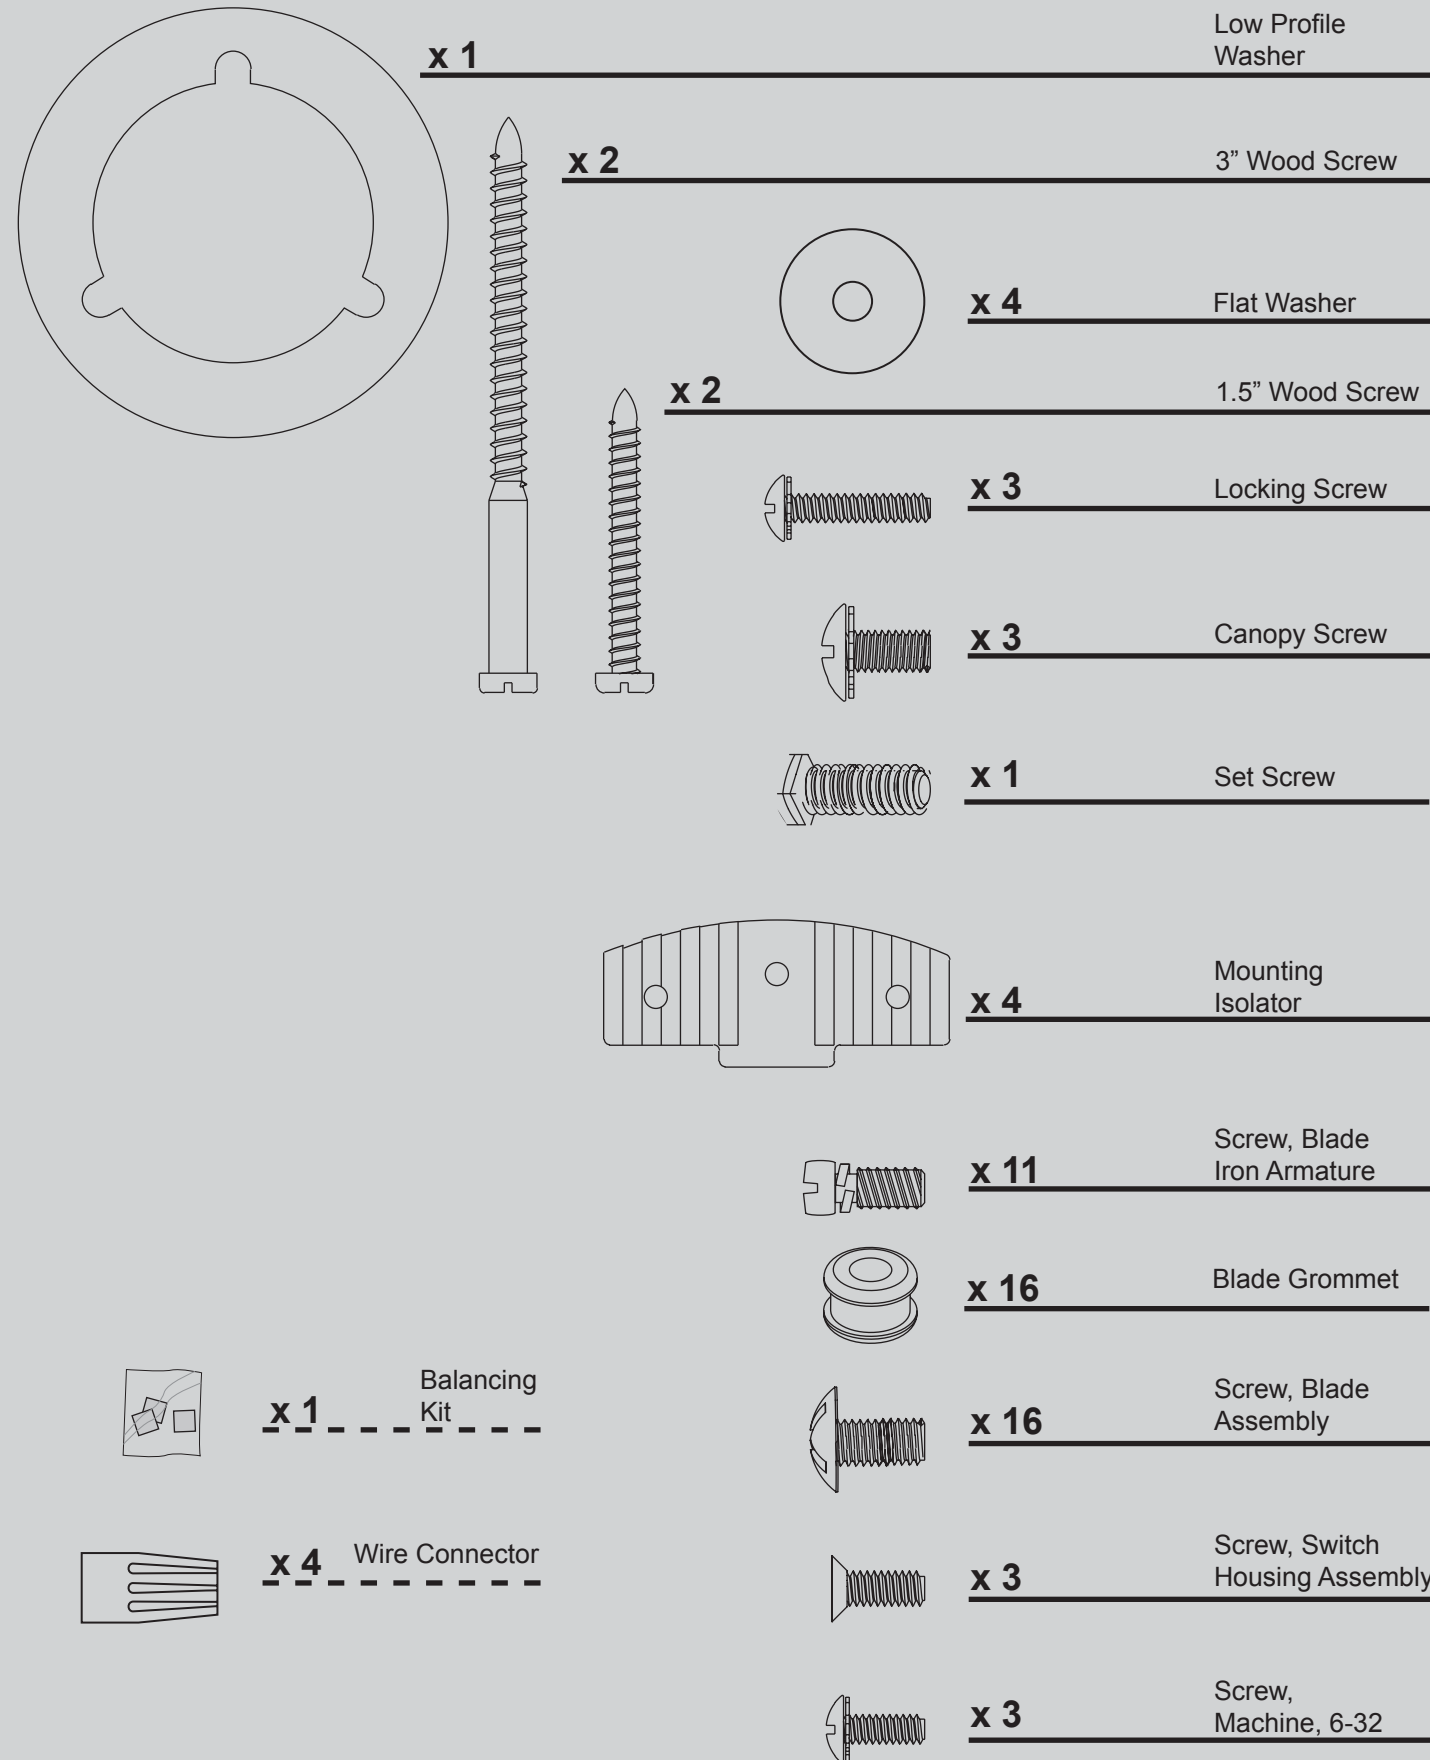

Hardware

(Drawn to Scale)